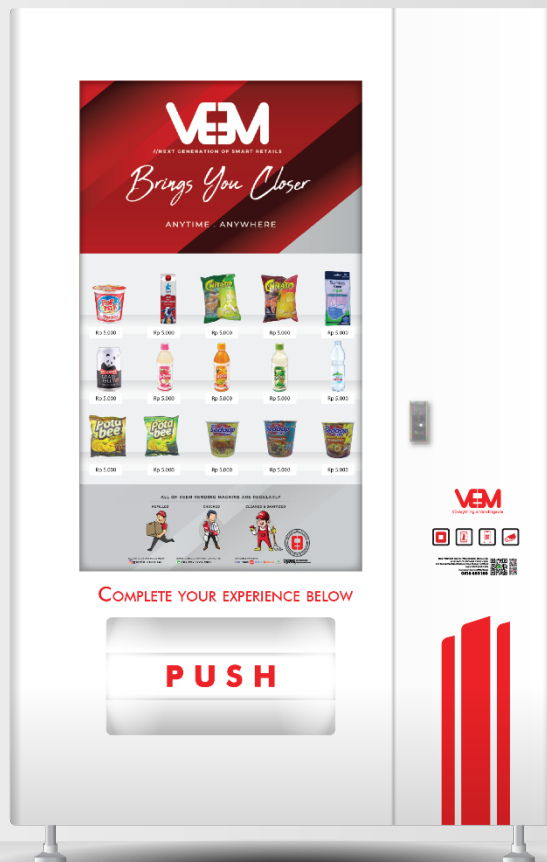

### Premium

Subscriptions

- ✓ Sticker VEEM on the Vending Machine
- ✓ Online Dashboard

Starts From

**3 mio/mth +ppn**

# RENTAL LX49

49 Inch Touchscreen